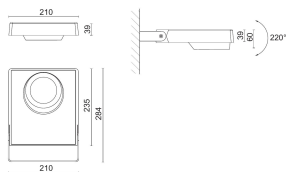

## 11461130 - Maxilito 51W 3000K CRI85

Design: Enrico Davide Bona & Elisa Nobile

3.3 Kg

IP 66 IK 10

Product Code	Color
11461130	Black
<b>General specifications</b>	
Product type	Outdoor spotlight
Mounting location	Ground
Indoor/Outdoor light	Outdoor
Description	COB LEDs spotlight suitable for outdoor applications where a powerful and ecological light is needed. It can be mounted on the wall or on the ground through the specific stainless steel bracket. The front part in die-cast aluminium, polyester painted with an antioxidizing pre-treatment, can be easily removed to replace the optics for different beam angles.
Applications	Squares , Gardens , Façades , Courtyards
<b>Lighting specifications</b>	
<span style="color: yellow;">i</span> Stated L.O.R. and delivered lumens values are related to standard beam angle versions	
Lamp description	LED 6400lm 51W 3000K CRI85
Nominal lumens on thermal regime (lm)	6400
LOR	90.2
Delivered lumen (lm)	5775
System wattage (W)	54,8
Watt source (W)	51
Color temperature (K)	3000
CRI	CRI 85
Lamp type	COB LED
Average lamp life (h)	L80B10 50.000
Photobiological risk group	RG1
<b>Physical specifications</b>	
Body	Die-cast aluminium
Finishing	Polyester painted, with a special antioxidising pretreatment
Optic device	Mirror-metallized thermoplastic material
Gasket	Silicone
Safety glass	Grinded, tempered 8 mm, and heat resistant glass
Screws	Stainless steel
Thermal dissipation	Passive
<b>Electrical specifications</b>	
Driver availability	Included
Driver mounting	Integrated
Voltage (V)	220/240
Frequency (Hz)	50/60
Cable gland	Nickel-plated brass
Supply cable	H05RN-F 3x1 mm <sup>2</sup> , 2 mt. length

## Optical specifications

---

Light distribution	Symmetric
Emission	Direct
Orientation	220° tilting.
Aiming	Tilttable
Light beam	30°

## Weight and dimension

---

Length (mm)	210
Height (mm)	284
Width (mm)	60
Weight (Kg)	3.3